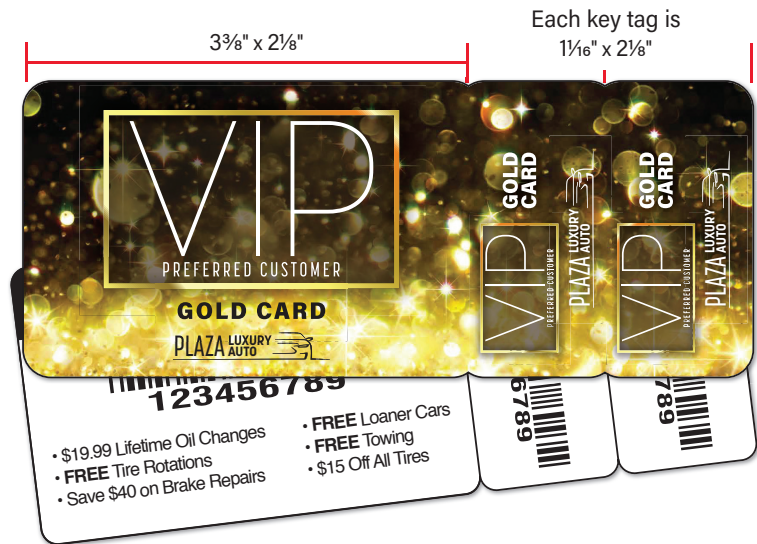

Use Back Imprint for Coupons!

- Upsell to Your Existing Auto Dealers
- Incentivize New Buyers
- Encourage Repeat Business
- Priced as an Additional Color

12" x 6"

Spot Color License Plates		50	100	250	500	750	1000	1500	2000	3000	5000
No. 314 6-Ply All-Weather Card	One Color	\$3.25	1.72	1.15	.701	.556	.465	.388	.325	.271	.248
No. 312 .030" White Polystyrene	One Color	\$4.57	2.48	1.64	1.24	1.12	1.04	.978	.874	.719	.652
No. 321 .015" Polyethylene	One Color	\$4.03	2.28	1.34	.881	.724	.644	.568	.486	.409	.356
No. 313 .023" Polyethylene	One Color	\$4.55	2.46	1.62	1.15	.904	.861	.788	.657	.548	.495
No. 315 .035" Polyethylene	One Color	\$5.18	2.88	1.99	1.45	1.33	1.16	1.04	.925	.842	.725
No. 316 .055" Polyethylene	One Color	\$5.48	3.00	2.02	1.69	1.53	1.50	1.38	1.20	1.07	.978
Each Add'l Color		\$2.34	1.22	.644	.372	.297	.242	.169	.135	.095	.072

Please identify repeat orders.

7A-B

For quantities greater than 2,000, contact us for pricing.

Automotive Laser Labels

Sheet: 8½" x 11"
Label: 8" x 10½"
No. 5051

Run the pre-printed sheets through a laser printer, identifying important vehicle information.

Please identify repeat orders.

5A-B-C-D

Deluxe Loyalty Cards

Card is 3⅜" x 2⅞"
Key tag is 1¼" x 2⅞"
Combined size is 4⅞" x 2⅞"

No. 6067 .030" Gloss White Plastic

Combined size is 5½" x 2⅞"
No. 6068 .030" Gloss White Plastic

Please identify repeat orders.

5A-B-C

Automotive Pro-Cut Vinyl Decals

Individual Cut Letters / Graphics

Standard Materials:

The sample below has 6 "picks".

Price includes 14 or fewer picks. Additional picks are \$0.02 (A) per pick, per decal.