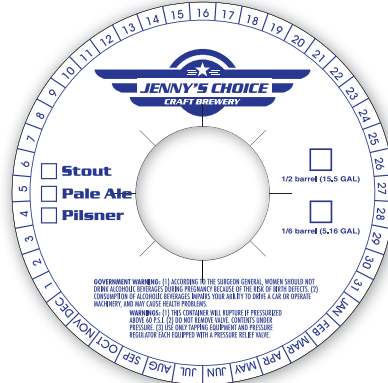

## BREWERY PRODUCTS BROCHURE

DECALS  
MAGNETS  
ROLL LABELS  
SIGNS  
PLASTICS  
AND MORE

BREWERY

# Keg Collars

Keg Collars fit over and “grip” the keg stem. They are often used to identify date of manufacture, flavor, size and applicable government warning.

Spot Color Keg Collars  
6½" dia.

4-Color Process Keg Collars  
6¼" dia.